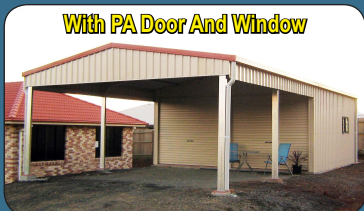

DOUBLE GARAGES

ZINC	COLORBOND
6.0x6.0x2.4 \$4,750	6.0x6.0x2.4 \$5,495

Price includes: 2 x 2.4w roller doors in gable. M-Deck® or Corrugated Roof & Walls. Zinalume® cladding. C2 design.

DOUBLE GARAGE + STORE

ZINC	COLORBOND
9.0x6.0x2.4 \$5,700	9.0x6.0x2.4 \$6,650

Price includes: 2 x 2.4w roller doors in side. M-Deck® or Corrugated Roof & Walls. Zinalume® cladding. C2 design.

C2 WIND RATED, ZINCALUME SHED KIT PRICES

DOUBLE GARAGE + 6.0 DEEP GARAPORT

ZINC	COLORBOND
12.0x6.0x2.4 \$6,540	12.0x6.0x2.4 \$7,590

Price includes: 2 x 2.4w roller doors. Gable infill to front. M-Deck® or Corrugated Roof & Walls. Zinalume® cladding. C2 design. Sizes include garaport.

OPEN FRONT FARM SHEDS

ZINC	COLORBOND
20.0x9.0x4.2 \$12,885	20.0x9.0x4.2 \$15,125

Price includes: 5 Bays of 4mtrs, M-Deck® or Corrugated Roof & Walls. C2 design.

ROOFING

ROLLFORMING

RELOCATABLES

Prices valid until 31/10/12. All pricing includes GST. Pricing is for kit materials only (ex our Bundaberg factory). Delivery extra POA. Colorbond POA. All other sizes, inclusions, wind designs & cladding options POA. M-Deck is a registered trademark of McHugh Steel P/L. Zinalume & Colorbond are registered trademarks of BlueScope Steel Ltd. Photos are illustrative only and may vary from specific building sizes and colours quoted.